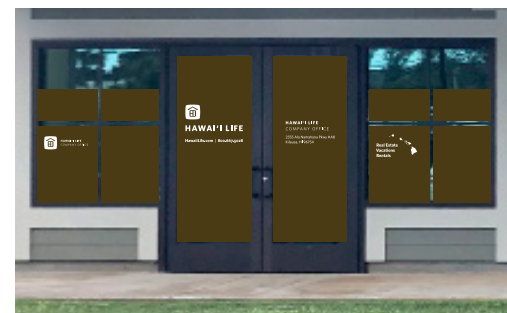

### Material

- Premium vinyl material custom cut to logo/artwork
- Weather and water resistant
- Installed on exterior doors

### Vendors

- Use local Sign or Print Shop

## Perforated Vinyl

- **Use perforated window signs (aka one way vision) to highlight new promotions or advertisements or create privacy**
- Outside application
- Oneway vision from inside to outside