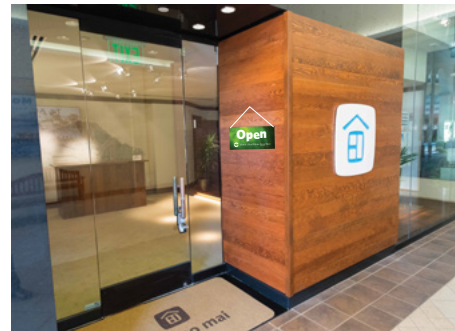

Welcome Mat

E Komo Mai Custom Doormat

- E Komo Mai (Welcome, Please Come Inside) artwork
- Artwork size 33" x 18"
- 3x5 Luxury Berber Inlay
- Color: Black Tux / Fawn
- Non-Skid Backing
- Ask to remove border
- Order from personalizeddoormats.com

Vendors

- The Personalized Doormats Company