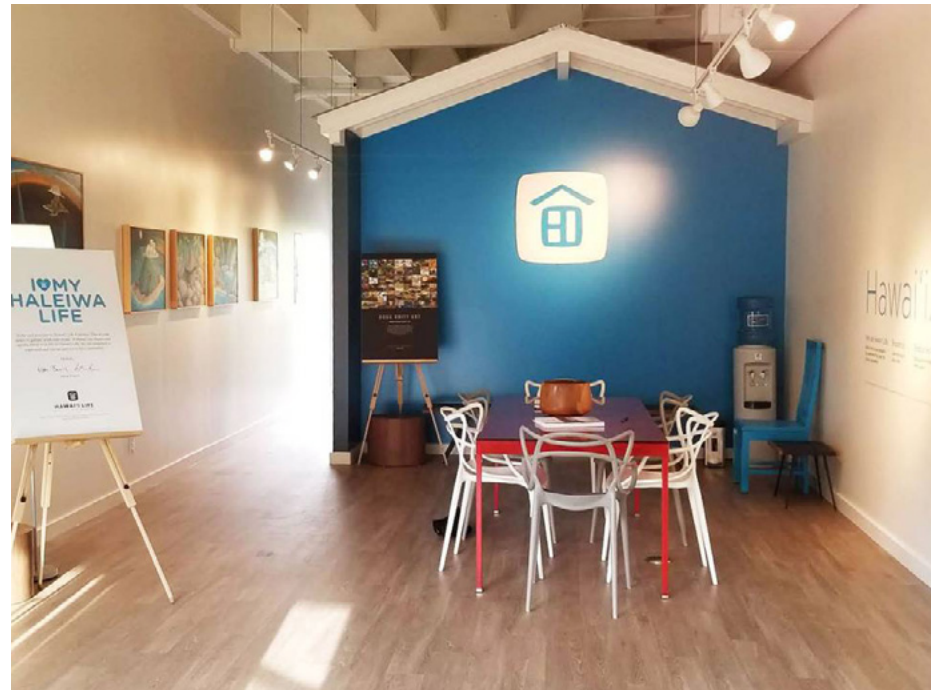

Interior Wall Treatments

Full Wall Paint (optional)

- Blue paint on accent wall
- HL Blue (pantone 298)
- Paint formula match