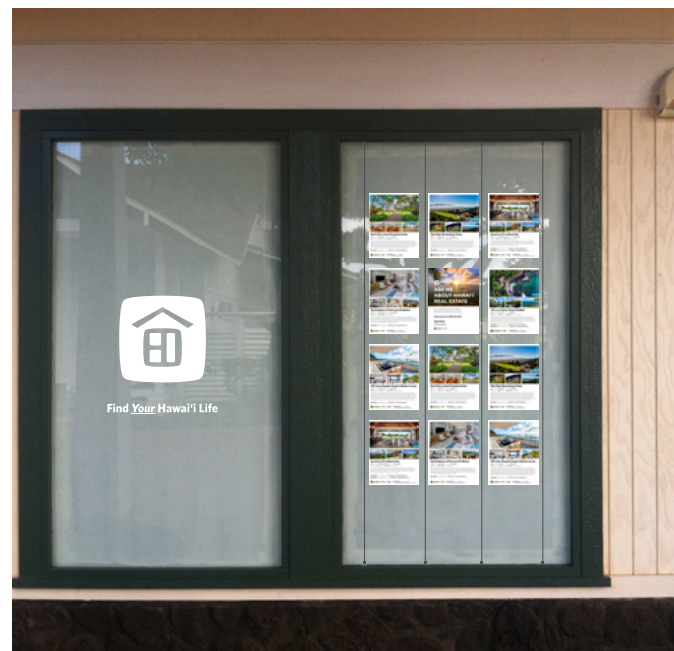

## Perforated Vinyl

- **Use perforated window signs (aka one way vision) to highlight new promotions or advertisements or create privacy**
- Outside application
- Oneway vision from inside to outside

## Flyer Display System

- **Display:** Display cable suspended window display kit. Upscale look that is easily customized or re-configured to hold various print sizes. Display is installed on the inside or outside of the window.
- **Display content:** mix of property info listing flyers, area hot sheets with relevant market data, promotions, etc.
- **Lighting:** LED Light Pockets are available

### Vendors

- Nova Displays

QTY(6) 8.5" x 11" Displays

QTY(8) 8.5" x 11" Displays

QTY(3) 11" x 17" Displays + QTY(6) 8.5" x 11" Displays

# Welcome Icon